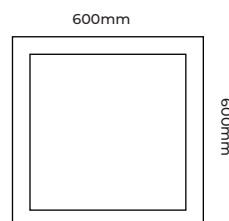

Single Line Diagram